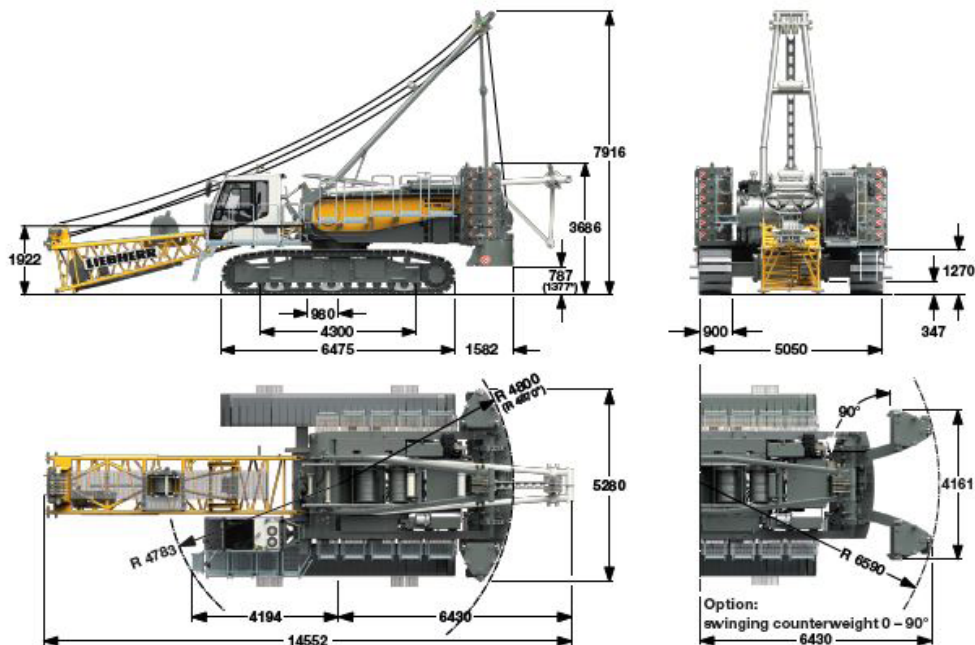

Liebherr LR 110 | Hydraulic lift crane

The LR 110 convinces with high performance and very compact design. Lifting capacities up to 110 tonnes are possible thanks to its particularly solid boom and jib system. Neptune Marine offers turnkey crawler cranes, available for charter on various pontoons.

INFORMATION	
BRAND	Liebherr
TYPE	LR 110
BOOM LENGTH	14 - 71 meters
AUXILIARY JIB	Runner 30 Tons
WINCHES	2 x (rope Ø 26 mm)
LINE PULL	12 Tons (120 kN)
ENGINE	Liebherr 230 kW (308 HP) Tier IV F
OPERATING WEIGHT	+/- 115 T (Basic boom 14 m)
FEATURES	
A/C	Yes
SELF-ERECT	Yes
FREE-FALL ON WINCHES	Yes (optional)
CAMERA	Yes
TRACKS	Flat pads tractor type 900 mm