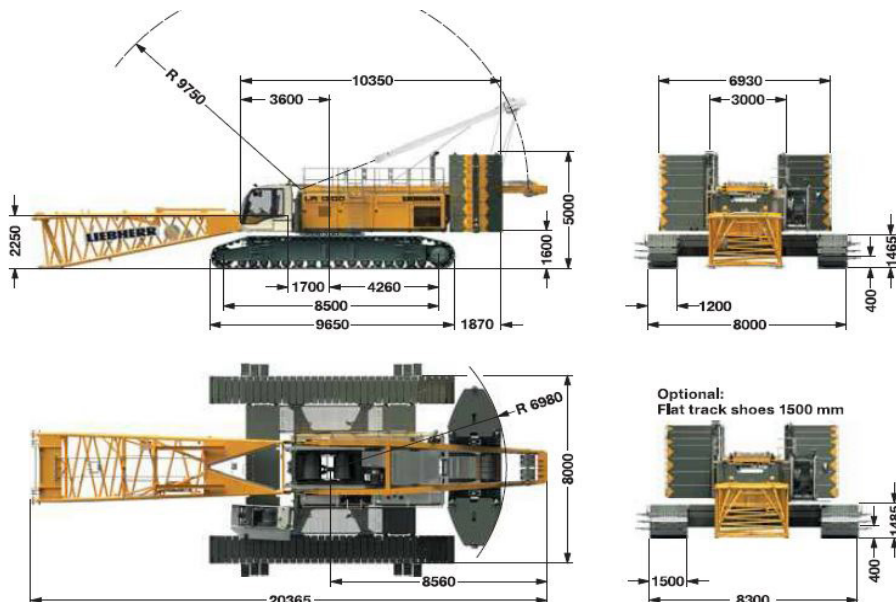

# Liebherr LR 1300 | Hydraulic lift crane

The LR 1300 convinces with high performance and very compact design. Lifting capacities up to 300 tonnes are possible thanks to its particularly solid boom and jib system. Neptune Marine offers turnkey crawler cranes, available for charter on various pontoons.

INFORMATION	
BRAND	Liebherr
TYPE	LR 1300
BOOM LENGTH	20 - 98 meters
AUXILIARY JIB	Runner 36 Tons
WINCHES	2 x ( rope Ø 28 mm )
LINE PULL	15 Tons ( 120 kN )
ENGINE	Liebherr 450 kW ( 603 HP ) @ 1900 rpm
OPERATING WEIGHT	+/- 290 T ( Basic boom 20 m )
FEATURES	
A/C	Yes
SELF-ERECT	Yes
FREE-FALL ON WINCHES	Optional
CAMERA	Yes
TRACKS	Flat pads tractor type 1500 mm

# LIFT CHART FOR MAIN BOOM