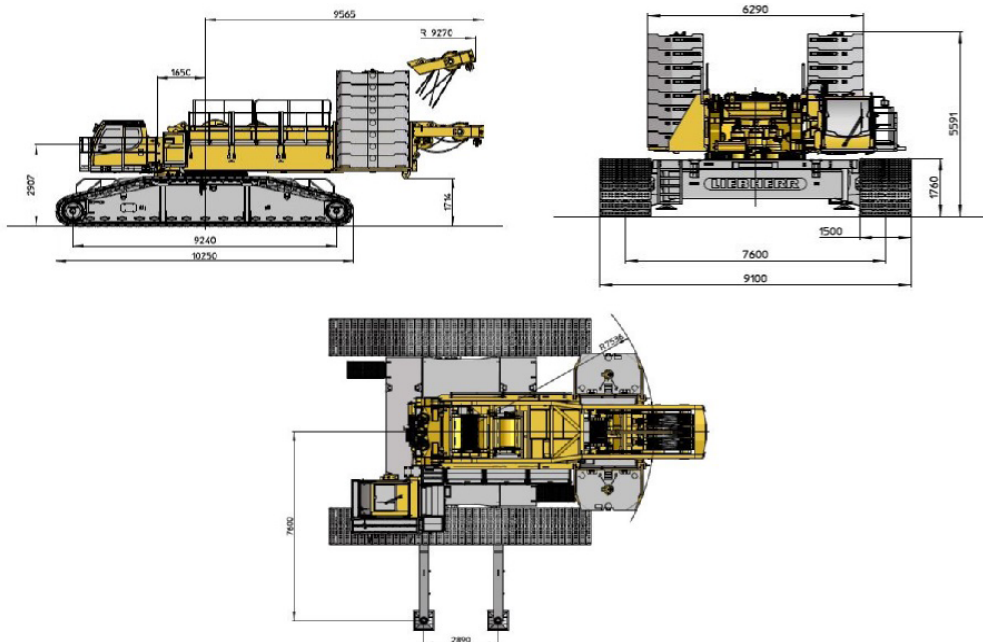

# Liebherr LR 1500 | Crawler crane

The LR 1500 convinces with high performance and very compact design. Lifting capacities up to 400 tonnes are possible thanks to its particularly solid boom and jib system. Neptune Marine offers turnkey crawler cranes, available for charter on various pontoons.

INFORMATION	
BRAND	Liebherr
TYPE	LR 1500 S
BOOM LENGTH	24 - 96 meters
AUXILIARY JIB	Runner 36 Tons
WINCHES	1 x ( rope Ø 28 mm ) + 1 x ( rope Ø 25 mm )
LINE PULL	1 x 18 Tons + 1 x 12,5 Tons
ENGINE	Liebherr 350 kW ( 476 HP ) Tier IV F
OPERATING WEIGHT	+/- 380 T
FEATURES	
A/C	Yes
SELF-ERECT	Yes
FREE-FALL ON WINCHES	Yes
CAMERA	Yes
TRACKS	Flat pads tractor type 1500 mm

# LIFT CHART FOR MAIN BOOM