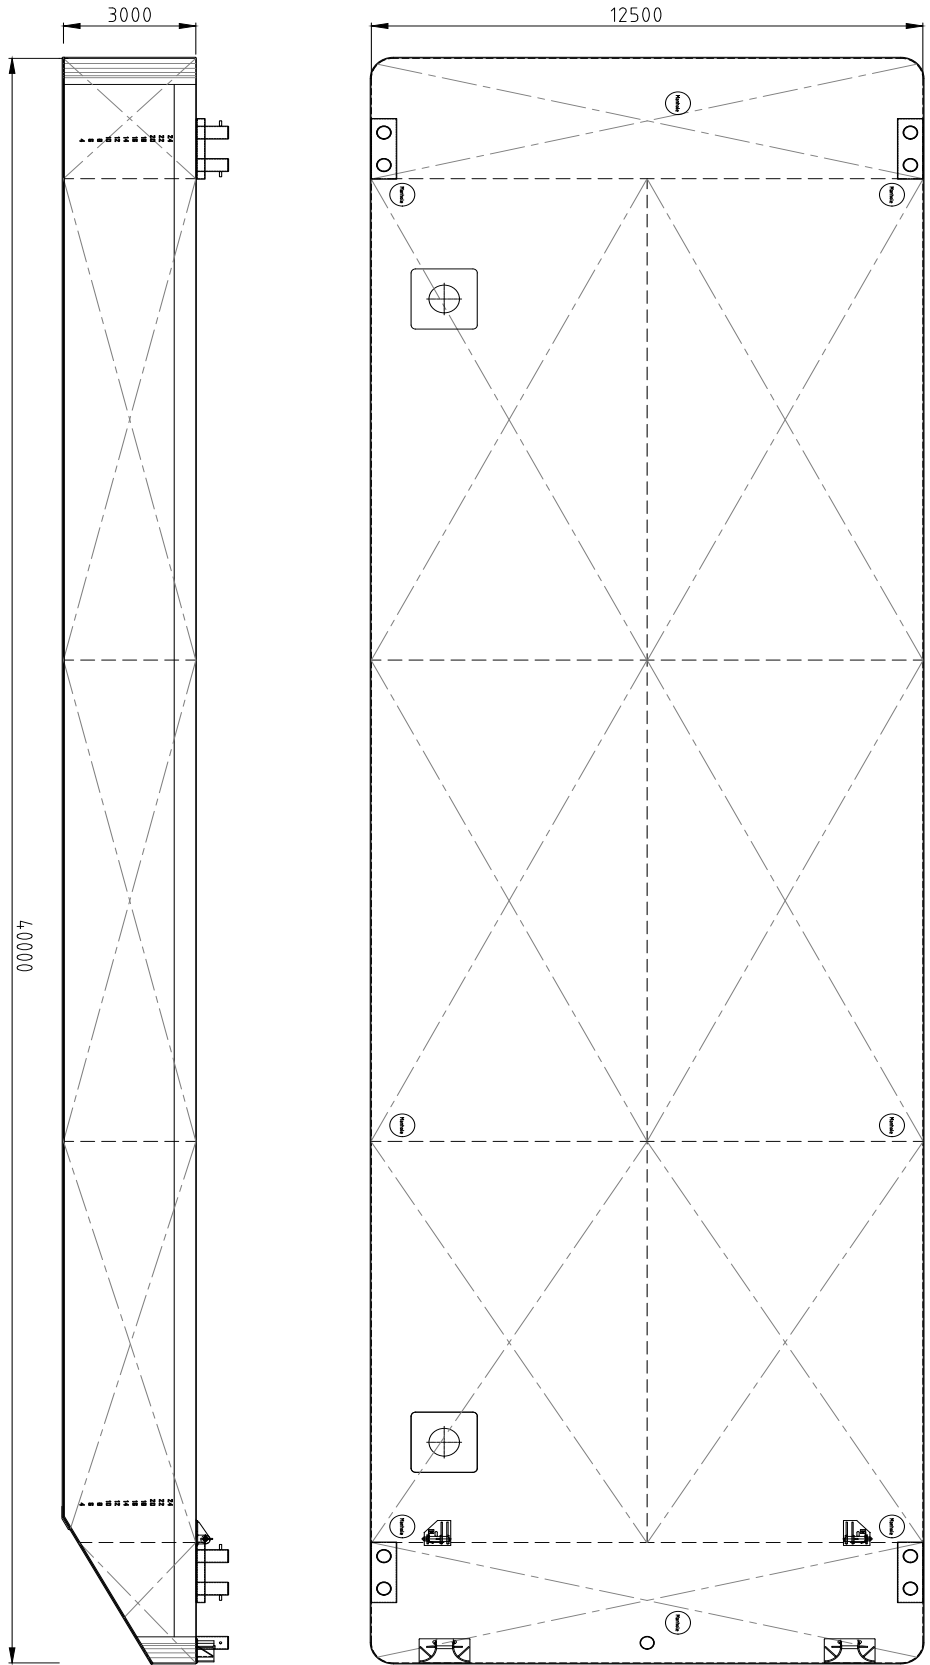

<b>CLASSIFICATION</b>	Bureau Veritas I  HULL Unrestricted Navigation Unmanned Towing	<b>CAPACITY</b>	
<b>DIMENSIONS</b>		CARGO CAPACITY	Approx. 850 tons
LENGTH O.A.	40,00 meters	DECK LOAD	10 tons m <sup>2</sup>
BREADTH MLD.	12,50 meters	<b>STANDARD OUTFITTING</b>	
DEPTH AT SIDE	3,00 meters	BOLLARDS	4 x double bollards
MIN. DRAUGHT	0,50 meters	SPUD CANS	2 x at SB side
MAX. DRAUGHT	2,34 meters	MANHOLES	Flush type manholes
<b>CONSTRUCTION</b>		TOWING BRACKETS	2 x SMIT brackets at the bow
DECK PLATE THICKNESS	10 mm	<b>OPTIONS</b>	
SHEERSTRAKE THICKNESS	25 mm	TOWING ARRANGEMENT	Towing bridle with chains and emergency towing arrangement
NUMBER OF COMPARTMENTS	8 void spaces	SPUD POLES	Spuds with a diameter of 609mm
		SPUD HANDLING EQUIPMENT	Hydraulic cylinders
		DECK EQUIPMENT	Mooring equipment and cranes