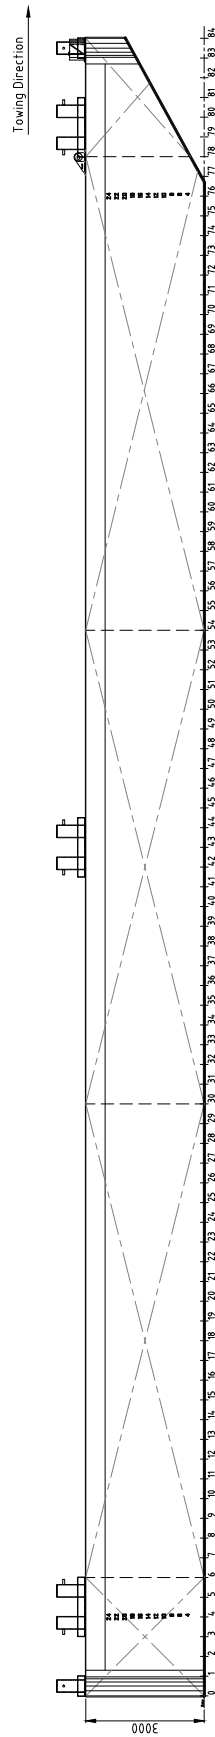

MultiPontoon 4213 | Pontoon

Neptune has got various vessels and pontoons available for sale or charter. To fulfil your operational demands, Neptune offers a wide range of deck equipment, including accommodation units, mooring equipment and cranes.

CLASSIFICATION	Bureau Veritas I  HULL Unrestricted Navigation Unmanned Towing
DIMENSIONS	
LENGTH O.A.	42,00 meters
BREADTH MLD.	13,00 meters
DEPTH AT SIDE	3,00 meters
MIN. DRAUGHT	0,50 meters
MAX. DRAUGHT	2,30 meters
CONSTRUCTION	
DECK PLATE THICKNESS	10 mm
SHEERSTRAKE THICKNESS	25 mm
NUMBER OF COMPARTMENTS	11 void spaces

CAPACITY	
CARGO CAPACITY	Approx. 990 tons
DECK LOAD	10 tons m ²
STANDARD OUTFITTING	
BOLLARDS	6x double bollards
SPUD POLE FOUNDATIONS	3 times- 2x at SB side, 1x at PS aft
MANHOLES	Flush type manholes
TOWING BRACKETS	2 x SMIT brackets at the bow
OPTIONS	
TOWING ARRANGEMENT	Towing bridle with chains and emergency towing arrangement
SPUD POLES	Spuds with a diameter of 762 mm
SPUD HANDLING ARRANGEMENT	Hydraulic cylinders or winches
DECK EQUIPMENT	Accommodation units, mooring equipment and cranes