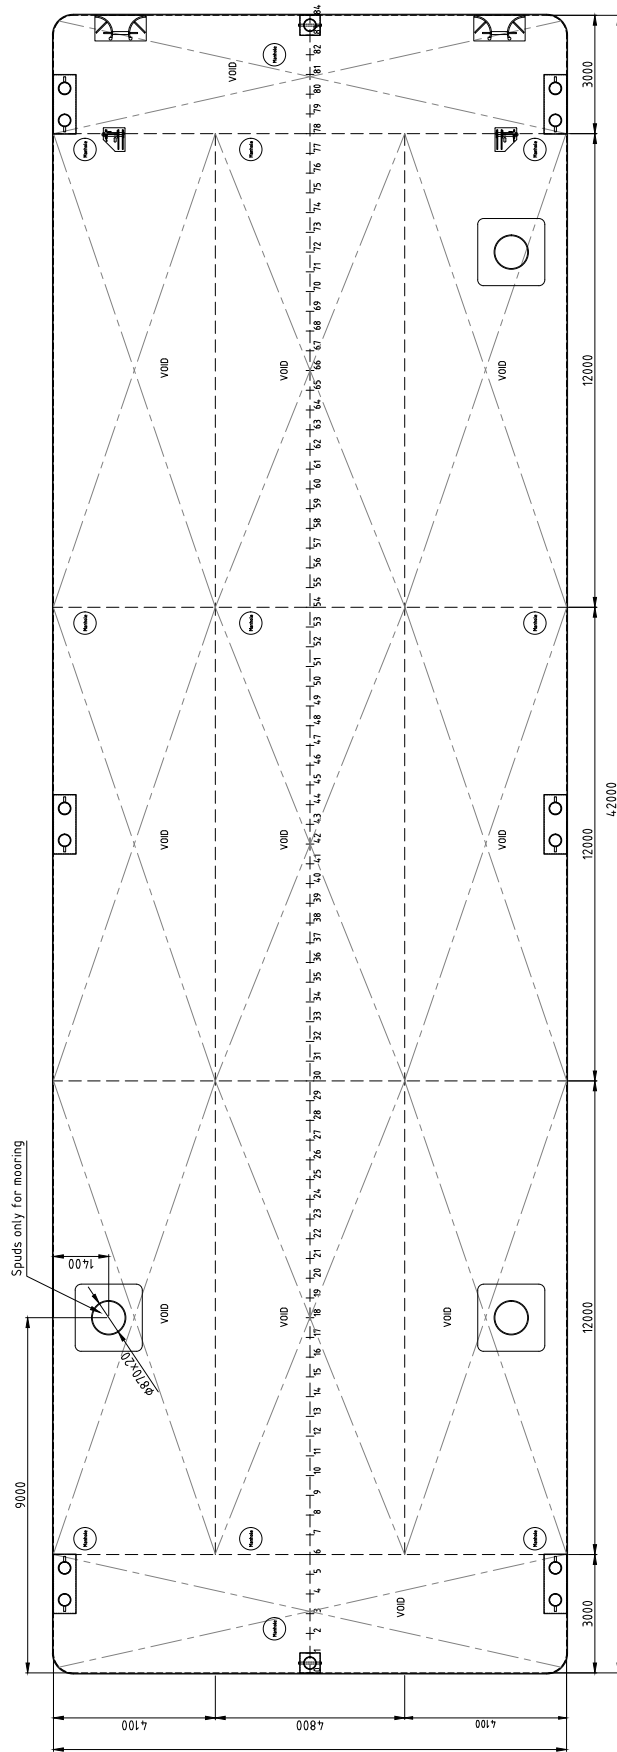

CLASSIFICATION	Bureau Veritas I  HULL Unrestricted Navigation Unmanned Towing
DIMENSIONS	
LENGTH O.A.	42,00 meters
BREADTH MLD.	13,00 meters
DEPTH AT SIDE	3,00 meters
MIN. DRAUGHT	0,50 meters
MAX. DRAUGHT	2,30 meters
CONSTRUCTION	
DECK PLATE THICKNESS	10 mm
SHEERSTRAKE THICKNESS	25 mm
NUMBER OF COMPARTMENTS	11 void spaces

CAPACITY	
CARGO CAPACITY	Approx. 990 tons
DECK LOAD	10 tons m ²
STANDARD OUTFITTING	
BOLLARDS	6x double bollards
SPUD POLE FOUNDATIONS	3 times- 2x at SB side, 1x at PS aft
MANHOLES	Flush type manholes
TOWING BRACKETS	2 x SMIT brackets at the bow
OPTIONS	
TOWING ARRANGEMENT	Towing bridle with chains and emergency towing arrangement
SPUD POLES	Spuds with a diameter of 762 mm
SPUD HANDLING ARRANGEMENT	Hydraulic cylinders or winches
DECK EQUIPMENT	Accommodation units, mooring equipment and cranes