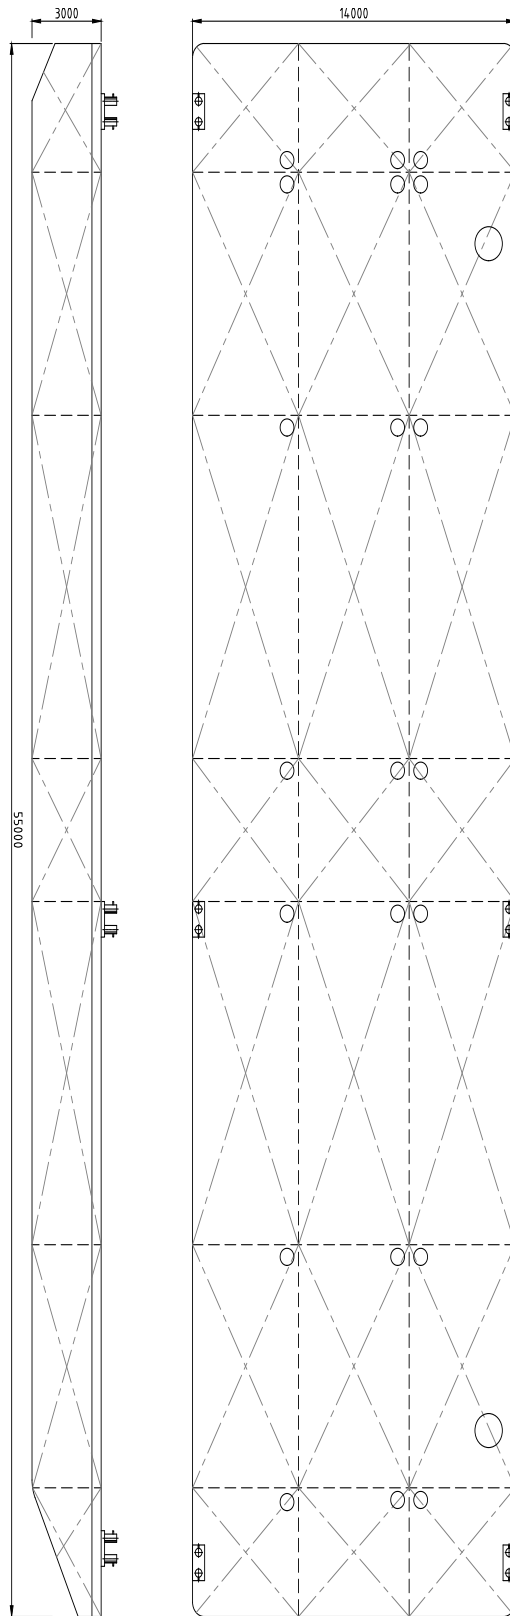

CLASSIFICATION	Bureau Veritas I  HULL Unrestricted Navigation Unmanned Towing
DIMENSIONS	
LENGTH O.A.	55,05 meters
BREADTH MLD.	14,00 meters
DEPTH AT SIDE	3,00 meters
MIN. DRAUGHT	0,48 meters
MAX. DRAUGHT	2,27 meters
GROSS TONNAGE	595
NET TONNAGE	178
CONSTRUCTION	
DECK PLATE THICKNESS	12 mm
SHEERSTRAKE THICKNESS	25 mm
NUMBER OF COMPARTMENTS	21 void spaces

CAPACITY	
CARGO CAPACITY	Approx. 1350 tons
DECK LOAD	10 tons m ²
STANDARD OUTFITTING	
BOLLARDS	6 x double bollards
SPUD CANS	2 x at SB side
MANHOLES	Flush type manholes
TOWING BRACKETS	2 x SMIT brackets at the bow
OPTIONS	
TOWING ARRANGEMENT	Towing bridle with chains and emergency towing arrangement
SPUD CANS	Spuds with a diameter of 609 mm
SPUD HANDLING ARRANGEMENT	Hydraulic cylinders
DECK EQUIPMENT	Mooring equipment and cranes