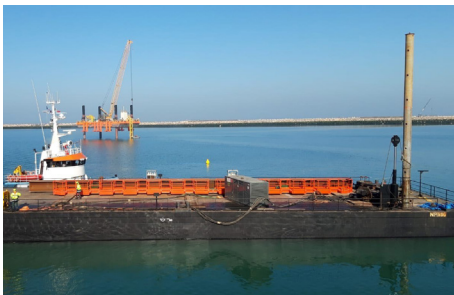

MultiPontoon 5514 | Pontoon

Neptune has got various vessels and pontoons available for sale or charter. To fulfil your operational demands, Neptune offers a wide range of deck equipment, including accommodation units, mooring equipment and cranes.

CLASSIFICATION	Bureau Veritas I  HULL Unrestricted Navigation Unmanned Towing
DIMENSIONS	
LENGTH O.A.	55,05 meters
BREADTH MLD.	14,00 meters
DEPTH AT SIDE	3,00 meters
MIN. DRAUGHT	0,48 meters
MAX. DRAUGHT	2,27 meters
GROSS TONNAGE	595
NET TONNAGE	178
CONSTRUCTION	
DECK PLATE THICKNESS	12 mm
SHEERSTRAKE THICKNESS	25 mm
NUMBER OF COMPARTMENTS	21 void spaces

CAPACITY	
CARGO CAPACITY	Approx. 1350 tons
DECK LOAD	10 tons m ²
STANDARD OUTFITTING	
BOLLARDS	6 x double bollards
SPUD CANS	2 x at SB side
MANHOLES	Flush type manholes
TOWING BRACKETS	2 x SMIT brackets at the bow
OPTIONS	
TOWING ARRANGEMENT	Towing bridle with chains and emergency towing arrangement
SPUD CANS	Spuds with a diameter of 609 mm
SPUD HANDLING ARRANGEMENT	Hydraulic cylinders
DECK EQUIPMENT	Mooring equipment and cranes