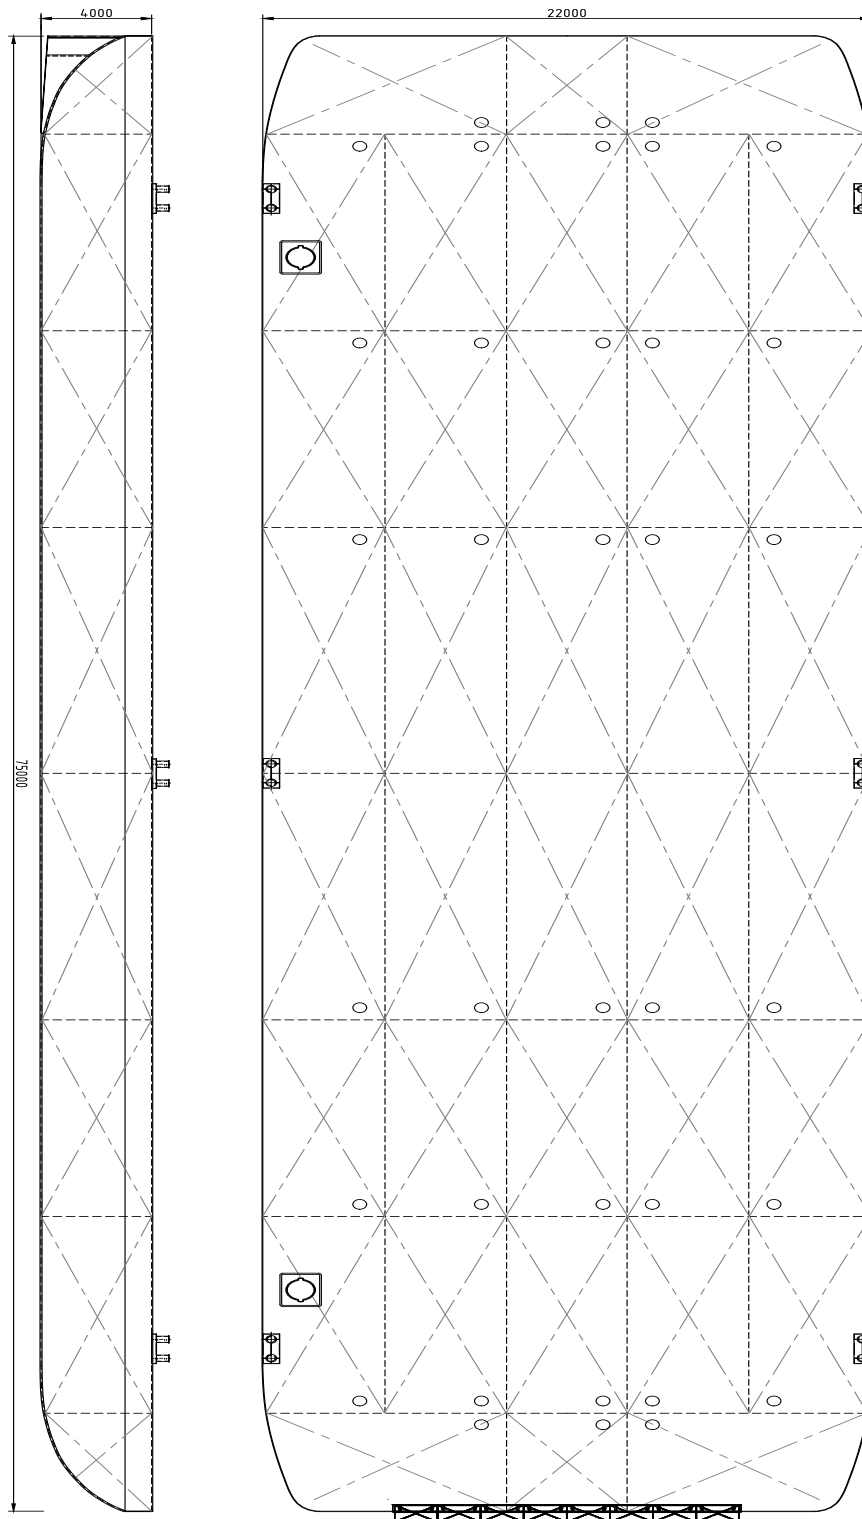

CLASSIFICATION	Bureau Veritas I  HULL Unrestricted Navigation Unmanned Towing
DIMENSIONS	
LENGTH O.A.	75,00 meters
BREADTH MLD.	22,00 meters
DEPTH AT SIDE	4,00 meters
MIN. DRAUGHT	0,59 meters
MAX. DRAUGHT	3,02 meters
GROSS TONNAGE	1746
NET TONNAGE	523
CONSTRUCTION	
DECK PLATE THICKNESS	12 mm
SHEERSTRAKE THICKNESS	25 mm
NUMBER OF COMPARTMENTS	40 void spaces

CAPACITY	
CARGO CAPACITY	4300 tons
DECK LOAD	15 tons m ²
STANDARD OUTFITTING	
BOLLARDS	6 x double bollards
BOARDING LADDERS	Recessed ladders 2 x PS & 2 x SB
SPUD CANS	2 x at SB side
MANHOLES	Flush type manholes
TOWING BRACKETS	2 x SMIT brackets at the bow
RAMP	Ramp recess at the bow
OPTIONS	
TOWING ARRANGEMENT	Towing bridle with chains and emergency towing arrangement
SPUD POLES	Spuds with a diameter of 914mm
SPUD HANDLING EQUIPMENT	Hydraulic cylinders
DECK EQUIPMENT	Accommodation units, mooring units and cranes