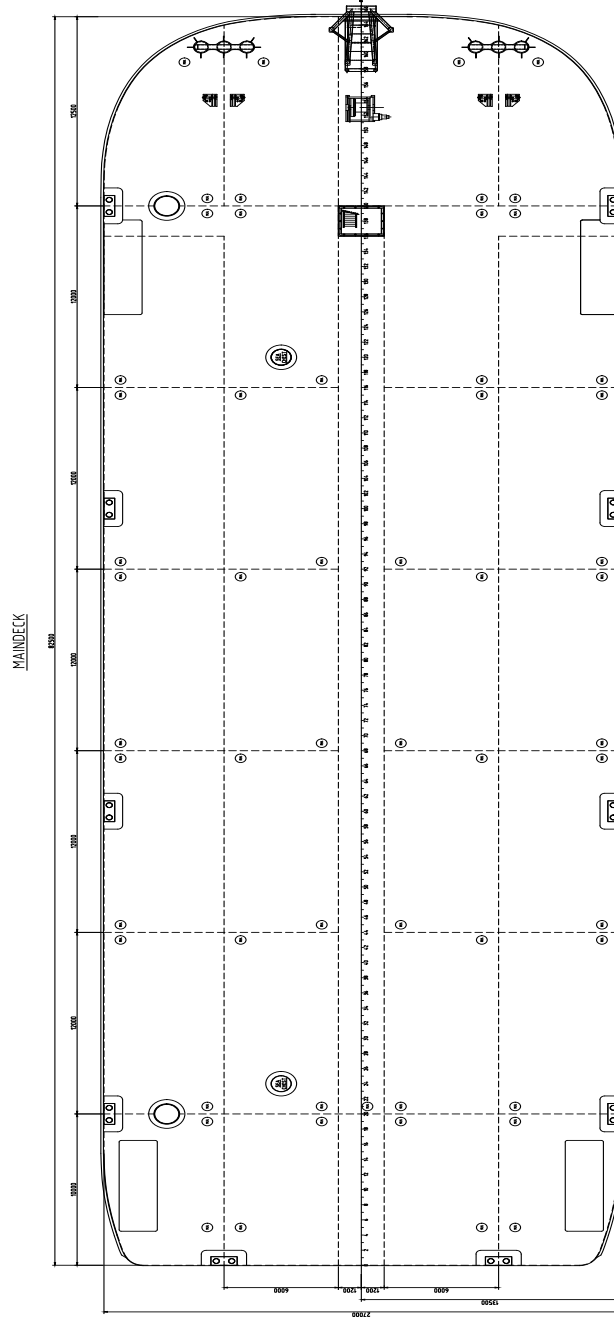

CLASSIFICATION	Bureau Veritas I  HULL Unrestricted Navigation Unmanned Towing
DIMENSIONS	
LENGTH O.A.	82,50 meters
BREADTH MLD.	27,00 meters
DEPTH AT SIDE	6,00 meters
MIN. DRAUGHT	1,17 meters
MAX. DRAUGHT	4,85 meters
GROSS TONNAGE	3503
NET TONNAGE	1050
CONSTRUCTION	
DECK PLATE THICKNESS	18mm
SHEERSTRAKE THICKNESS	25mm
NUMBER OF COMPARTMENTS	30 Void spaces

CAPACITY	
CARGO CAPACITY	8010 tons
DECK LOAD	20 tons m ²
STANDARD OUTFITTING	
BOLLARDS	8 x double bollards plus 2 x double aft
BOARDING LADDERS	Recessed ladders 2 x PS & 2 x SB
SPUD CANS	2 x at SB side
MANHOLES	Flush type manholes
TOWING BRACKETS	4 x SMIT brackets at the bow
OPTIONS	
TOWING ARRANGEMENT	Towing bridle with chains and emergency towing arrangement
SPUD POLES	1200 mm diameter
DECK EQUIPMENT	Accommodation units, mooring units and cranes
SUBMERSIBLE	Up to 6 meters