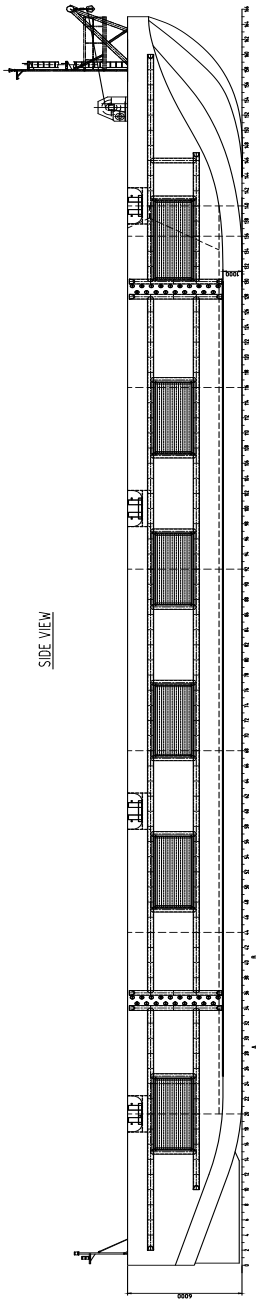

CLASSIFICATION	Bureau Veritas I  HULL Unrestricted Navigation Unmanned Towing
DIMENSIONS	
LENGTH O.A.	82,50 meters
BREADTH MLD.	27,00 meters
DEPTH AT SIDE	6,00 meters
MIN. DRAUGHT	1,17 meters
MAX. DRAUGHT	4,85 meters
GROSS TONNAGE	3503
NET TONNAGE	1050
CONSTRUCTION	
DECK PLATE THICKNESS	18mm
SHEERSTRAKE THICKNESS	25mm
NUMBER OF COMPARTMENTS	30 Void spaces

CAPACITY	
CARGO CAPACITY	8010 tons
DECK LOAD	20 tons m ²
STANDARD OUTFITTING	
BOLLARDS	8 x double bollards plus 2 x double aft
BOARDING LADDERS	Recessed ladders 2 x PS & 2 x SB
SPUD CANS	2 x at SB side
MANHOLES	Flush type manholes
TOWING BRACKETS	4 x SMIT brackets at the bow
OPTIONS	
TOWING ARRANGEMENT	Towing bridle with chains and emergency towing arrangement
SPUD POLES	1200 mm diameter
DECK EQUIPMENT	Accommodation units, mooring units and cranes
SUBMERSIBLE	Up to 6 meters